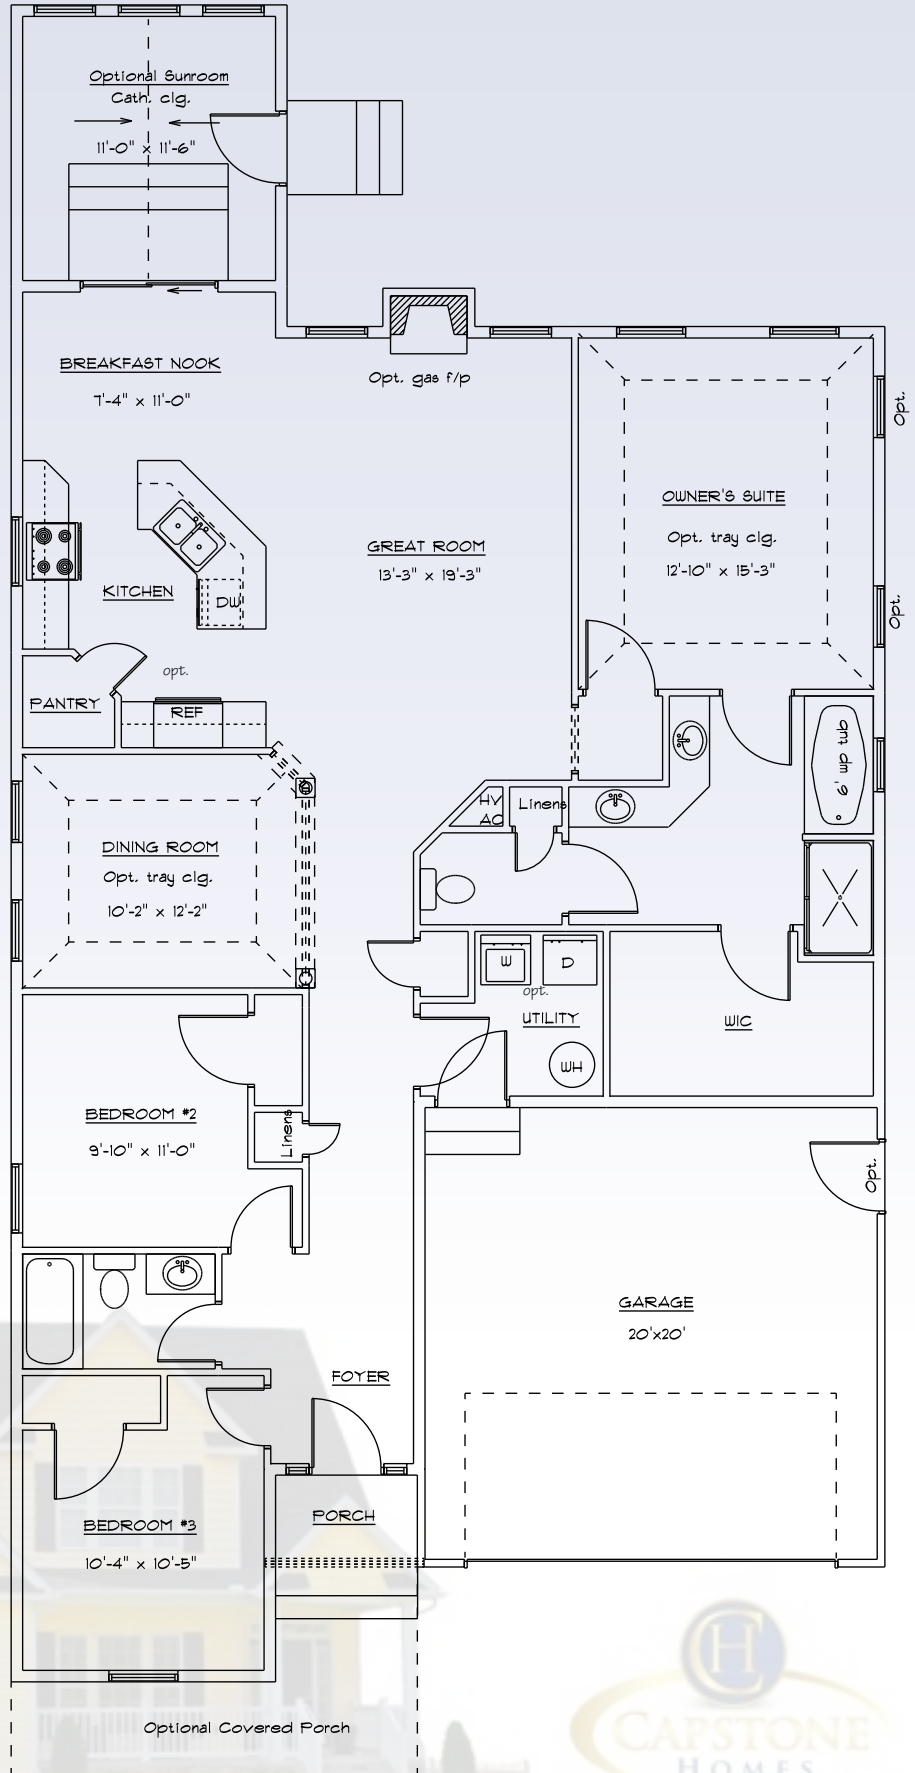

THE HUNTER

Elevation A

Elevation B

Elevation C

302-684-4480

WWW.CAPSTONE-HOMES.COM