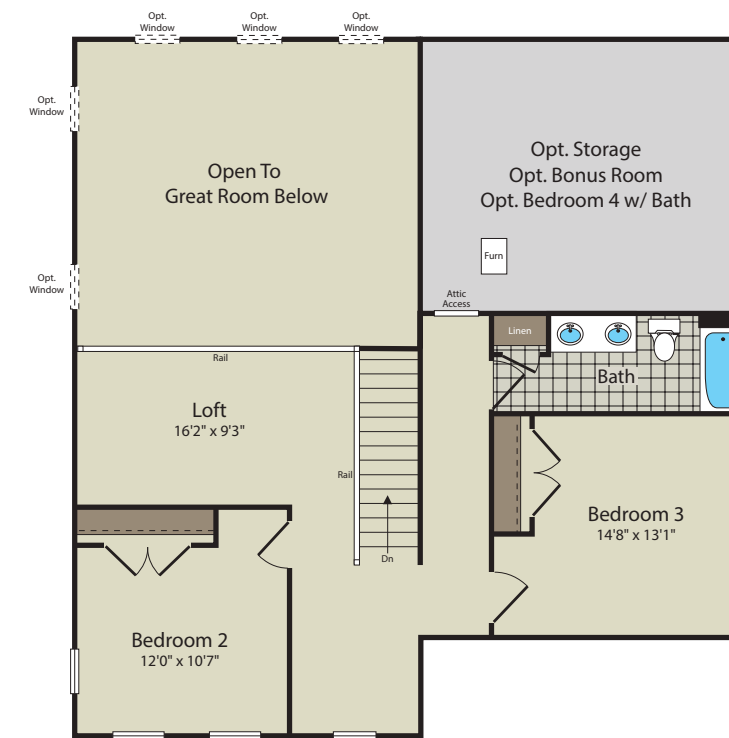

# THE GABRIEL

3 Br | 2.5 Ba | 2-Car Garage | 2000 +/- Heated s.f.

FIRST FLOOR

FIRST FLOOR  
ELEV. B & C

Opt. Luxury Bath

OPT. BASEMENT

SECOND FLOOR