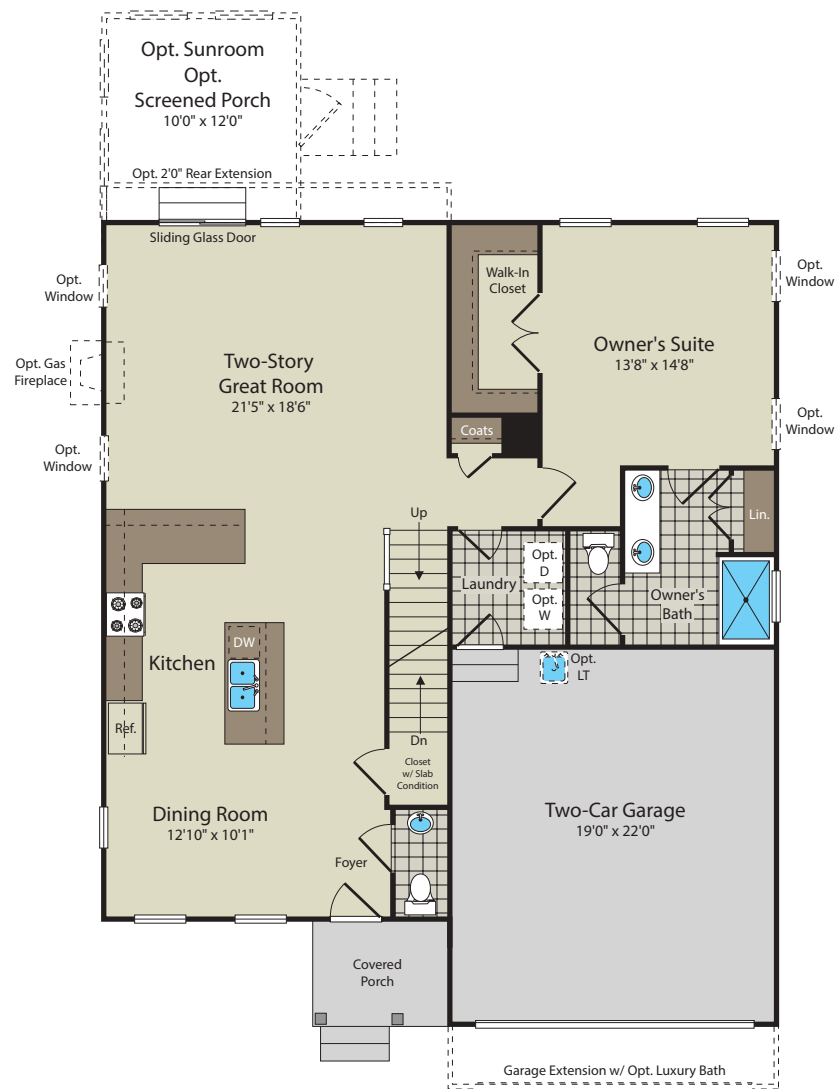

# THE GABRIEL

Elev. C: Shown with optional exterior features

# THE GABRIEL

3 Br | 2.5 Ba | 2-Car Garage | 2000 +/- Heated s.f.

FIRST FLOOR

FIRST FLOOR  
ELEV. B & C

Opt. Luxury Bath

OPT. BASEMENT

SECOND FLOOR