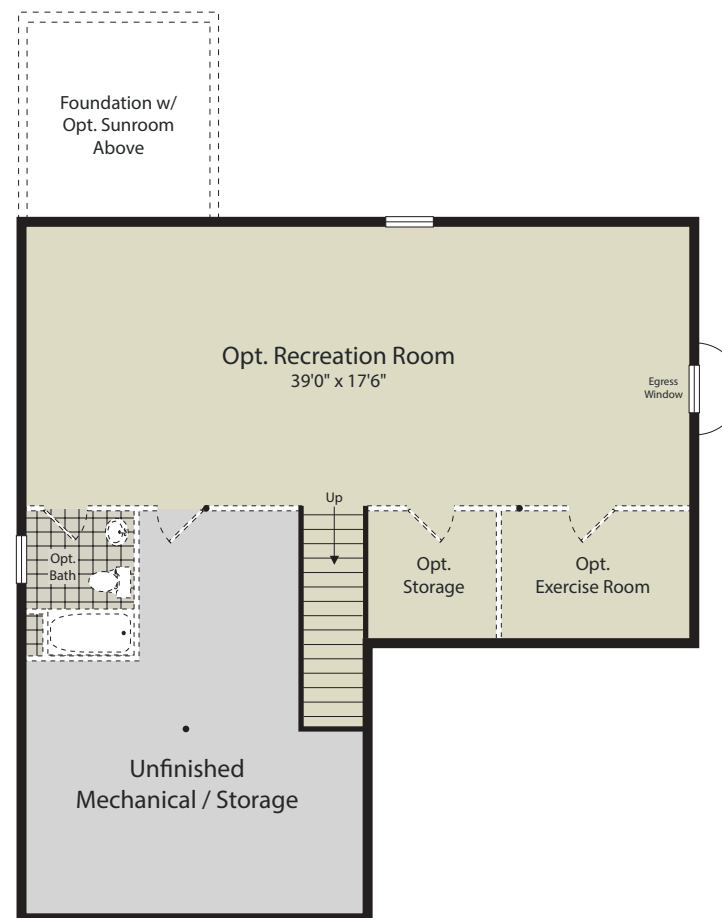

# THE GABRIEL

3 Br | 2.5 Ba | 2-Car Garage | 2000 +/- Heated s.f.

FIRST FLOOR

FIRST FLOOR  
ELEV. B & C

Opt. Luxury Bath

OPT. BASEMENT

SECOND FLOOR