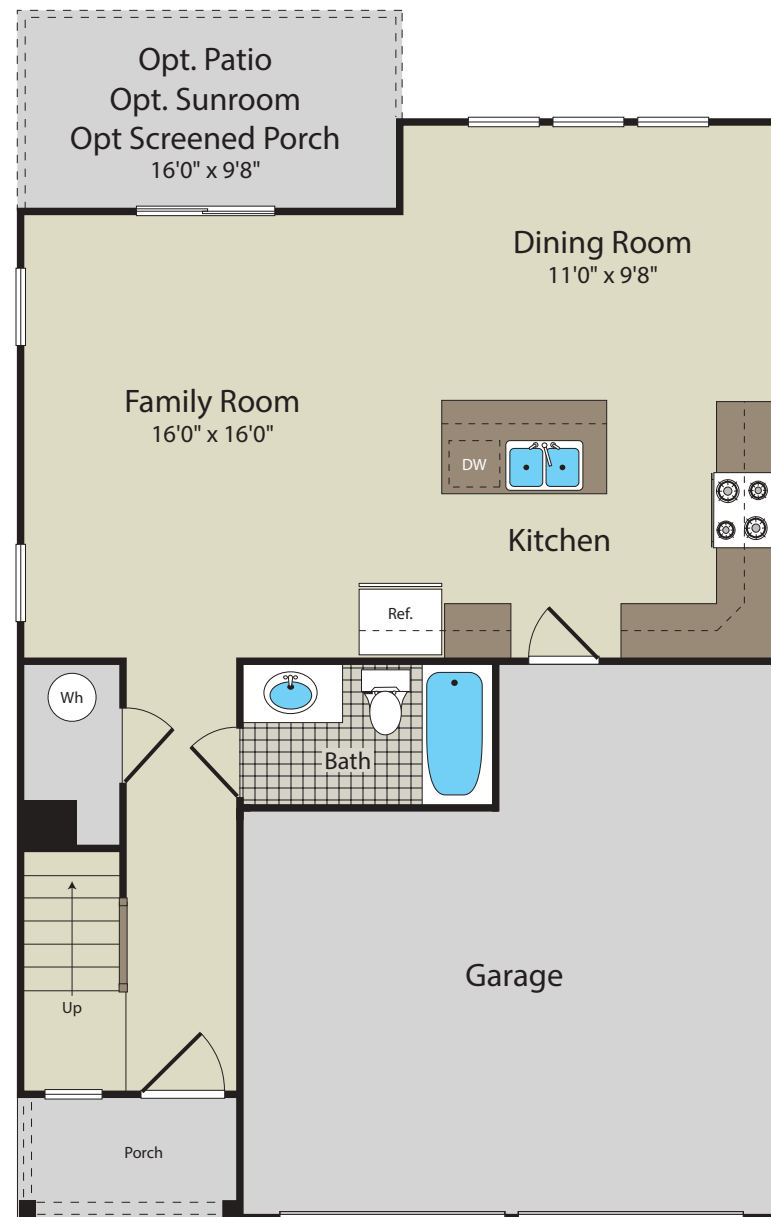

# THE CHADWICK

3 Br | 2.5 Ba | 1-Car Garage | 1500 Heated s.f.

FIRST FLOOR

ALT. FIRST FLOOR

SECOND FLOOR